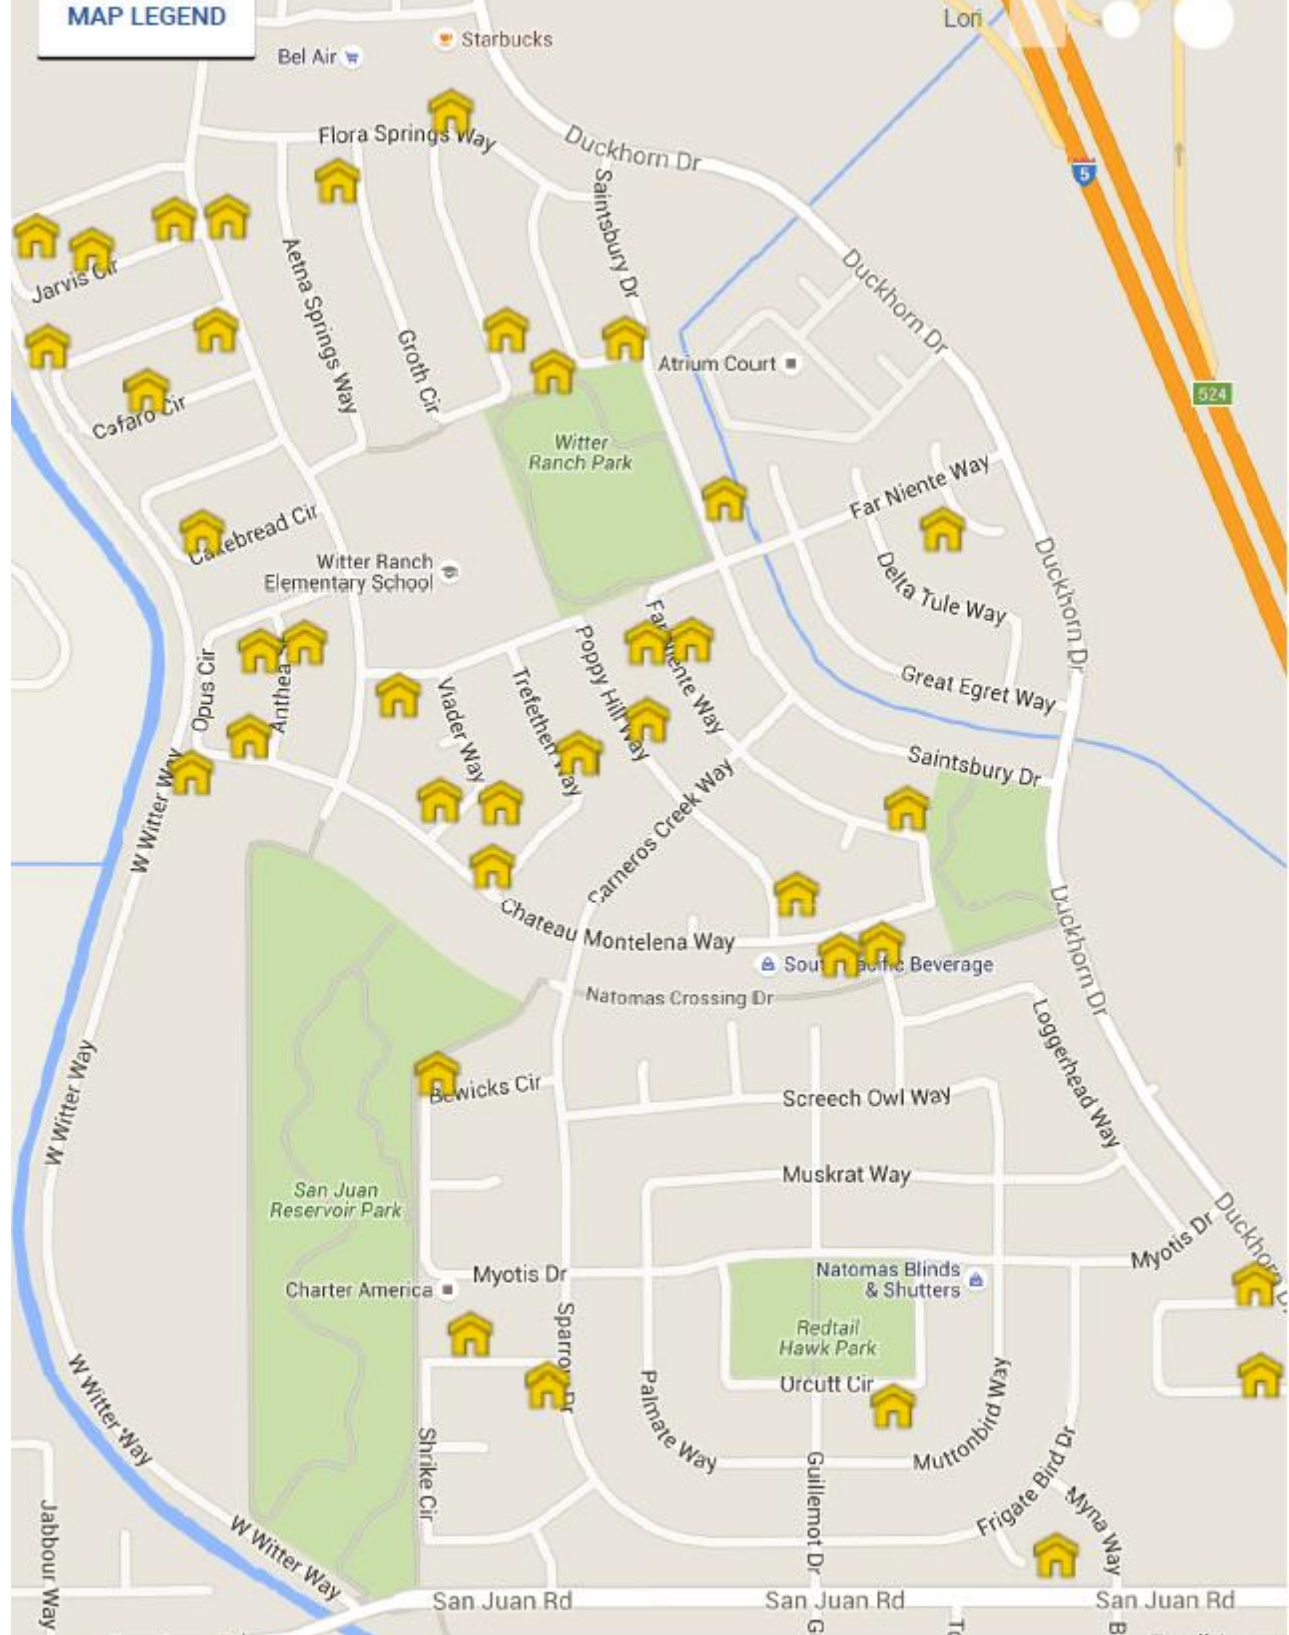

2016 Garage Sale Map

Witter Ranch Community Alliance

Preserving & Improving Quality of Life in the Gateway West & Park View Neighborhoods of Natomas

Proudly sponsored by "Your Natomas neighbor and neighborhood expert":

Lori Holloway, Realtor, ABR • CA BRE #01942294

916-995-0623 • lori@stanleyrei.com